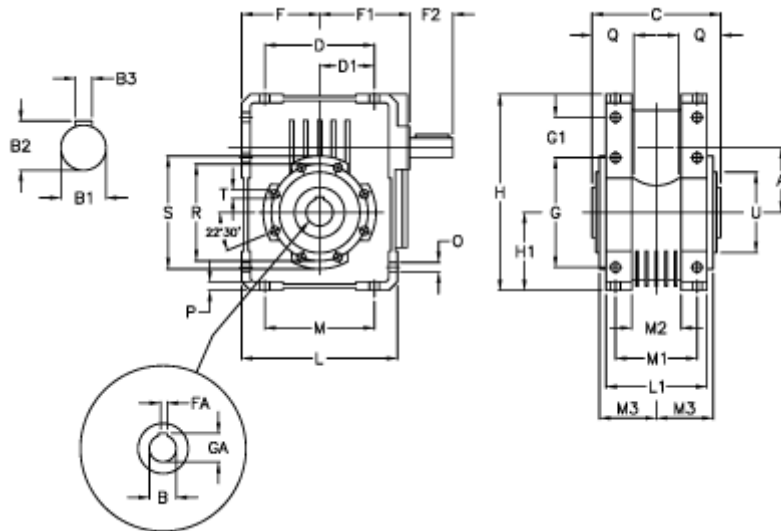

Article number: 3922086046700

Description: Worm gear with solid input shaft
W 86U-46-HS unassembled

Measures

A = 86.90	Description = W 86U-xx-HS	H = 245.5	O = 11.5
B = 35	F = 100.0	H1 = 100.0	P = 11
B1 = 25	F1 = 142.5	L = 200	Q = 45
B2 = 28.0	F2 = 50	L1 = 125	R = 130
B3 = 8	FA = 10	M = 144	S = 150
C = 140	G = 144	M1 = 101	T = M10x18
D = 144.0	G1 = 45.5	M2 = 57	U = 110
D1 = 72.0	GA = 38.3	M3 = 64.5	